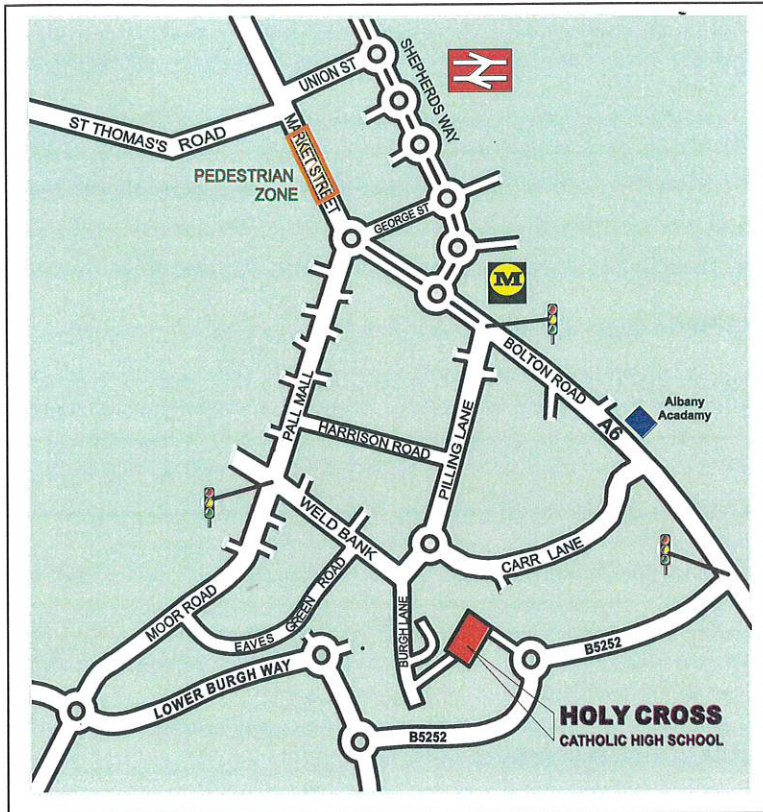

## Holy Cross Catholic High School

is on the south side of CHORLEY, in Lancashire.

CHORLEY has excellent access to the Motorway System, the nearest being at Junction 8 on the M61.

From the South East, we recommend the route from M61 Junction 6, near the REEBOK Stadium and then along the A6.

From the South, use M6 Junction 27 to go via STANDISH onto the A49.

NB vehicular access through

**The Bowers, Burgh Lane is no longer possible.**

**PLEASE DO NOT PARK** in the residential areas of The Bowers, Burgh Lane and Sevenoaks.

## Directions to Holy Cross Catholic High School, Myles Standish Way, Chorley, PR7 3LS when travelling from Chorley

Satnav – enter PR7 3AY (Albany Academy on A6)

A6 heading out of Chorley town Centre towards Bolton

Albany Academy on left – road drops down to traffic lights

Turn right at traffic lights onto Myles Standish Way

Up incline to first roundabout

School entrance is at 3 o'clock off roundabout